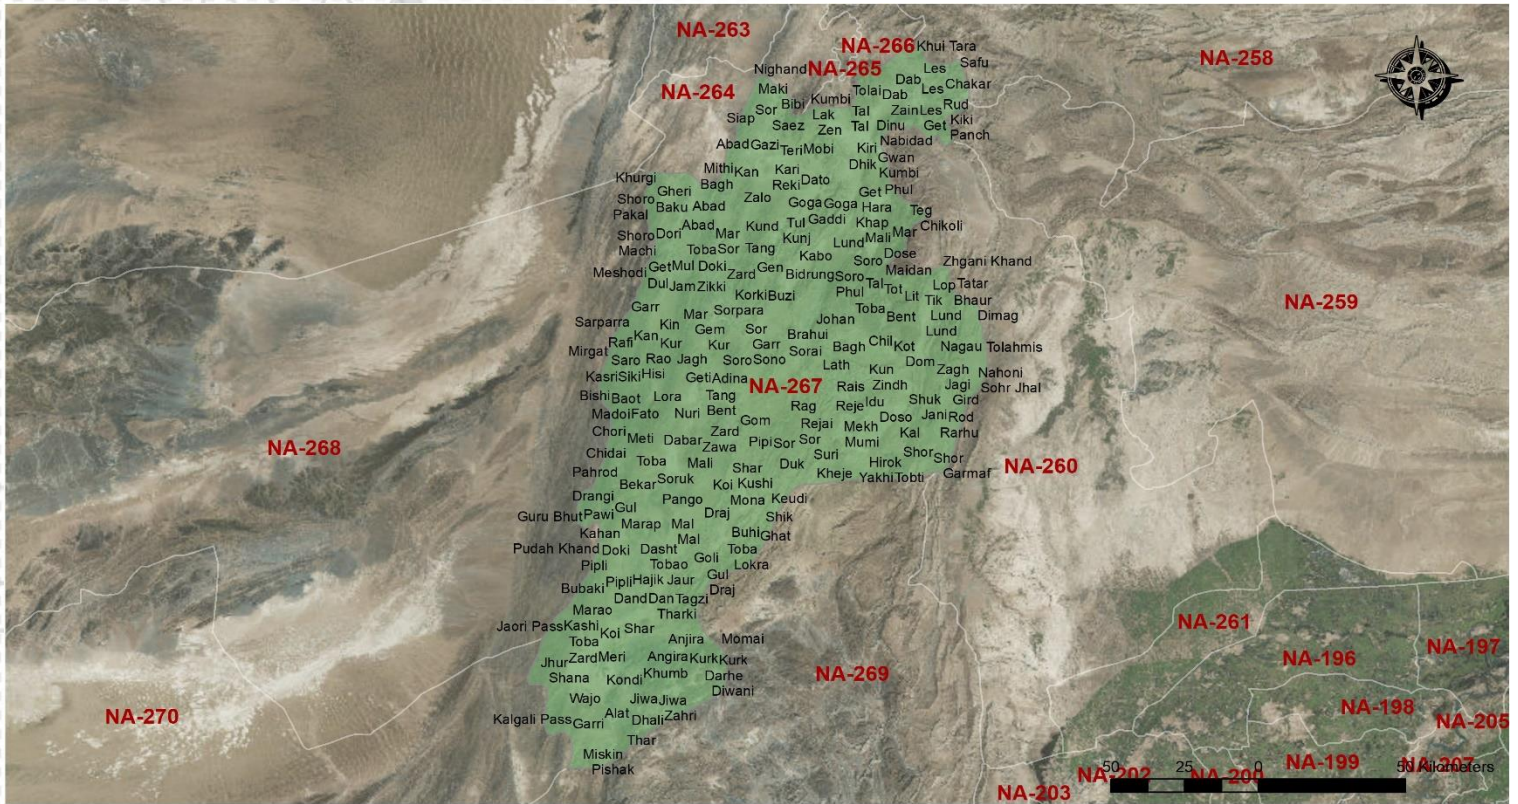

CONSTITUENCY PROFILE

NA-267 MASTUNG-CUM-SHAHEED
SIKANDARABAD-CUM-KALAT

BALUCHISTAN

CONSTITUENCY POPULATION

678,693

VOTER STATISTICS

Male

139,233

Female

99,928

Total

239,161

35%

of the total population are registered as voters

POLLING STATIONS

49

Male

49

Female

128

Combined

226

Total

Number of polling stations where registered voters exceed 1,200

AVERAGE VOTER AT POLLING STATION

1,058

AVERAGE VOTER AT POLLING BOOTH

354

LIST OF CONTESTING CANDIDATES

#	Name	Name of Political Party
1	Ayatullah Durani	Pakistan Peoples Party Parliamentarians
2	Taj Muhammad	Independent
3	Sanaullah	Tehreek-e-Labaik Pakistan
4	Sajad Ahmed	Independent
5	Sardar Sanaullah Zehri	Pakistan Muslim League (Nawaz)
6	Sardar Salah Uddin Muhammad Hassani	National Peace Council Party
7	Sardar Muhammad Yaseen Langove	Pak Sarzameen Party
8	Sardar Noor Ahmed	Balochistan Awami Party
9	Syed Mehmood Shah	Muttahidda Majlis-e-Amal Pakistan
10	Irfan Kareem	Independent
11	Mubark Khan	Jamiat Ulama-e-Islam Nazryati Pakistan
12	Muhammad Iqbal	Balochistan National Movement
13	Manzoor Ahmad Baloch	Balochistan National Party
14	Mir Ahmed	Allah-o-Akbar Tehreek
15	Mir Taj Muhammad	Pakistan Tehreek-e-Insaf
16	Mir Ali Akbar	Balochistan National Party (Awami)
17	Mir Muhammad Aslam	Tehreek-e-Labbaik Islam
18	Mir Manzoor Hussain	Independent
19	Mir Munir Ahmed Shahwani	Independent
20	Nawabzada Yadgar Raisani	Independent
21	Nawab Muhammad Khan Shahwani	National Party